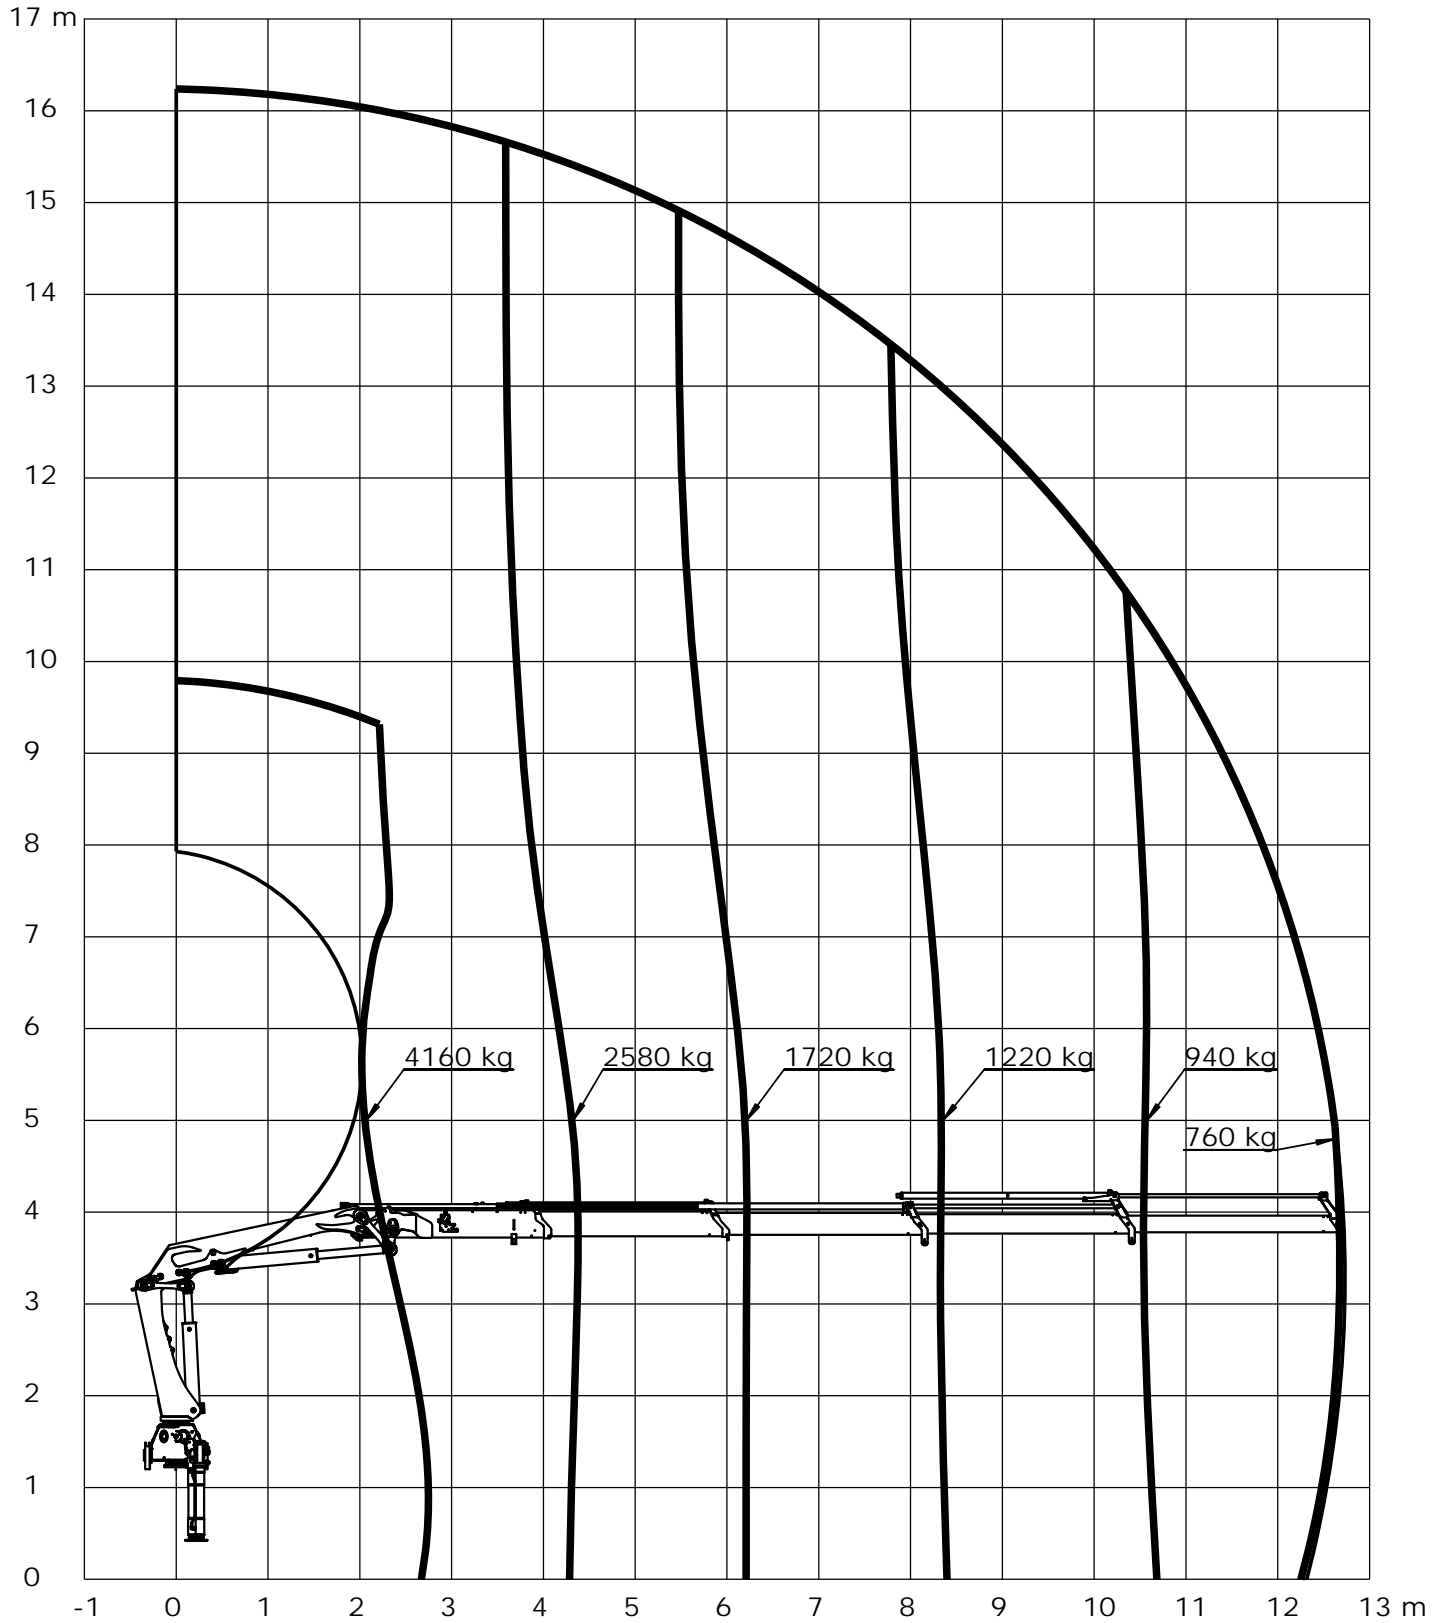

Lifting capacity diagram, K1

Catalogue no.	31 105	Section	321
Date	20-06-2013	Page	1 (1)

Loading group: EN12999 HC1 HD5/B3
EN12999 HC1 HD4/B3

Lifting capacity diagram, K2

Catalogue no.	Section
31 105	322
Date	Page
20-06-2013	1 (1)

Loading group: EN12999 HC1 HD5/B3

Lifting capacity diagram, K3

Catalogue no.	Section
31 105	323
Date	Page
20-06-2013	1 (1)

Loading group: EN12999 HC1 HD5/B3

Lifting capacity diagram, K4

Catalogue no.	31 105	Section	324
Date	20-06-2013	Page	1 (1)

Loading group: EN12999 HC1 HD5/B3

Lifting capacity diagram, K5

Catalogue no.	Section
31 105	325
Date	Page
20-06-2013	1 (1)

Loading group: EN12999 HC1 HD5/B3