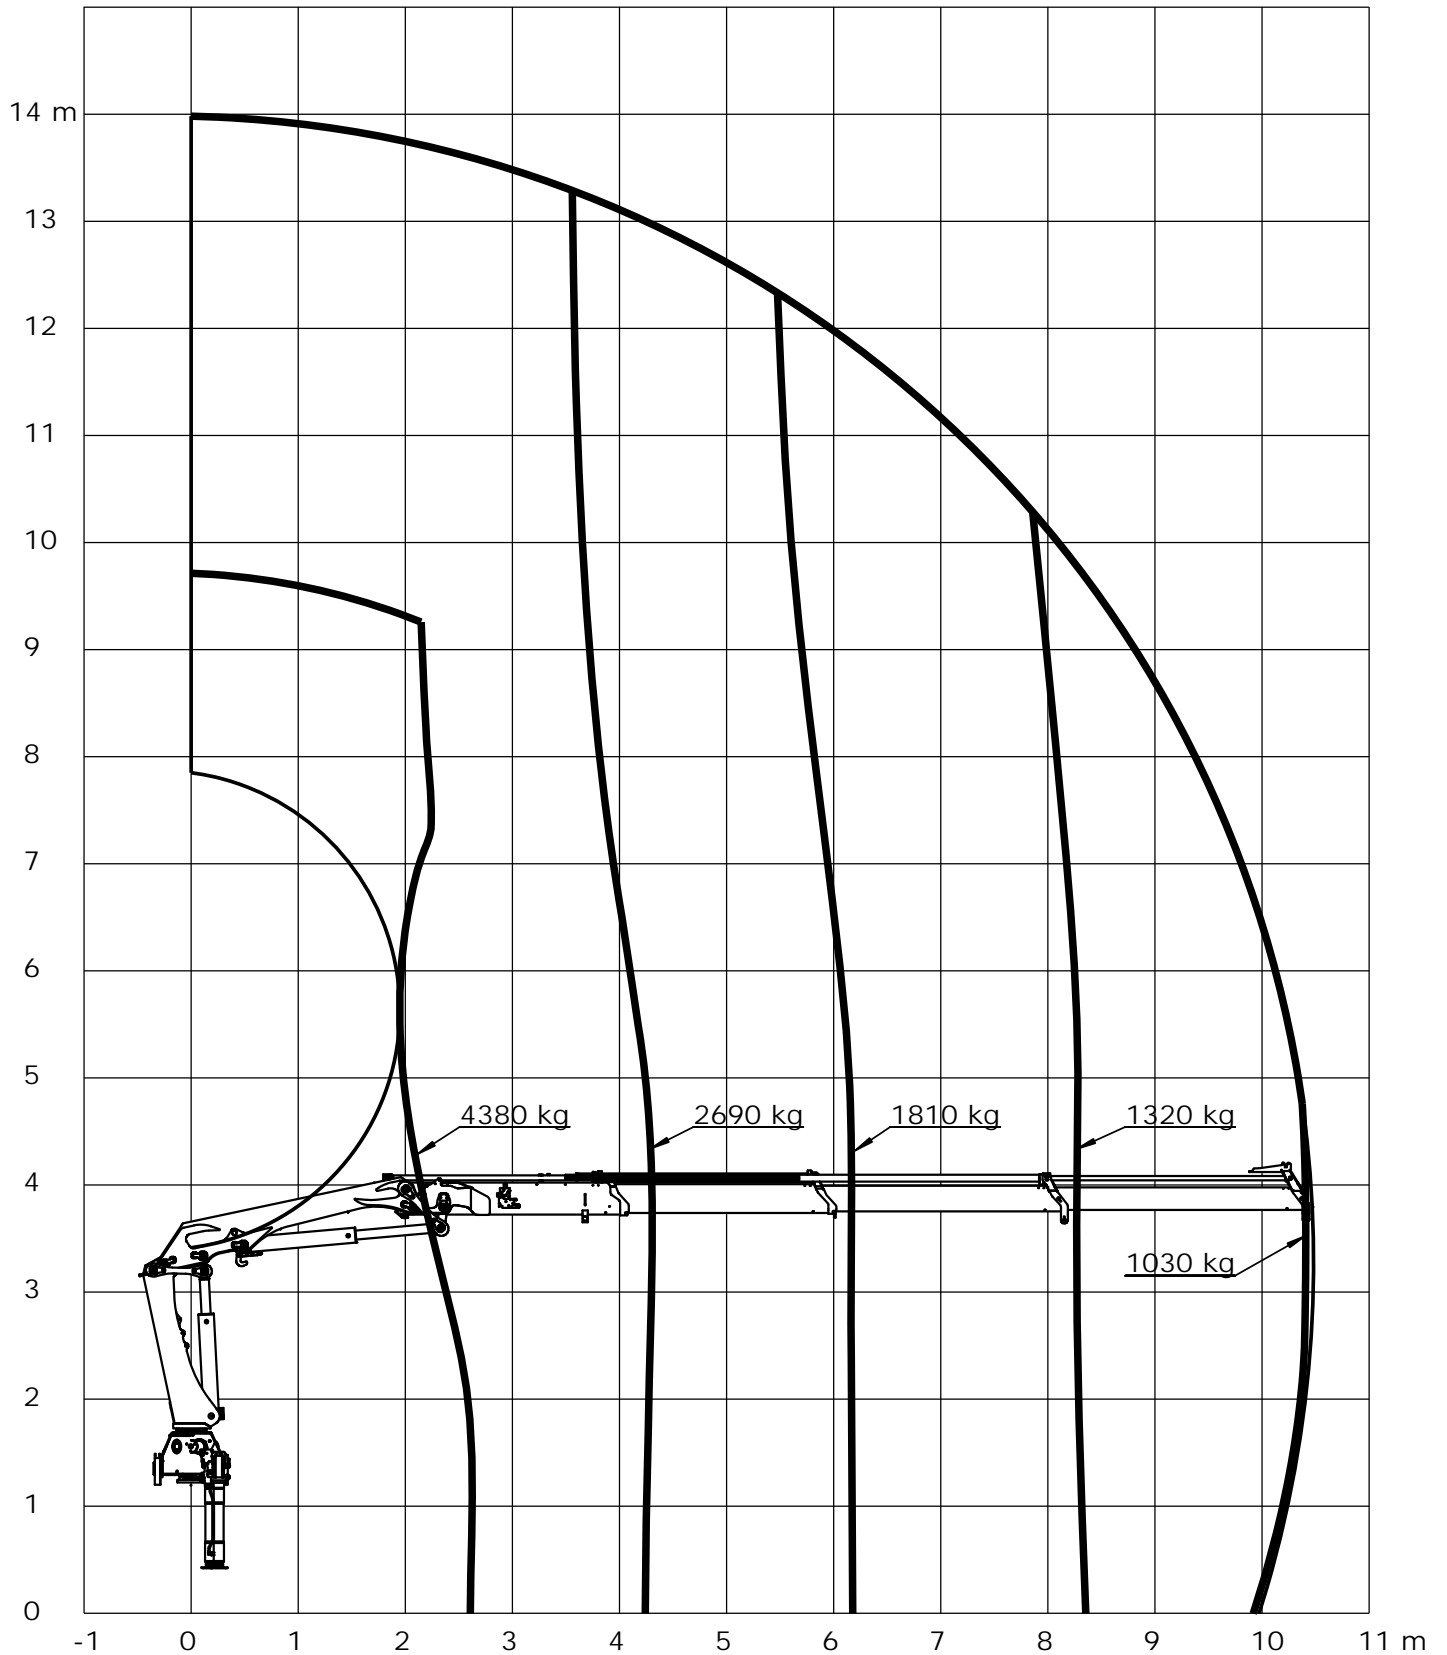

Lifting capacity diagram, K1

Catalogue no.	31 105	Section	321
Date	20-06-2013	Page	1 (1)

Loading group: EN12999 HC1 HD5/B3
EN12999 HC1 HD4/B3

Lifting capacity diagram, K2

Catalogue no.	Section
31 105	322
Date	Page
20-06-2013	1 (1)

Loading group: EN12999 HC1 HD5/B3

Lifting capacity diagram, K3

Catalogue no.	Section
31 105	323
Date	Page
20-06-2013	1 (1)

Loading group: EN12999 HC1 HD5/B3

Lifting capacity diagram, K4

Catalogue no.	31 105	Section	324
Date	20-06-2013	Page	1 (1)

Loading group: EN12999 HC1 HD5/B3

Lifting capacity diagram, K5

Catalogue no.	Section
31 105	325
Date	Page
20-06-2013	1 (1)

Loading group: EN12999 HC1 HD5/B3