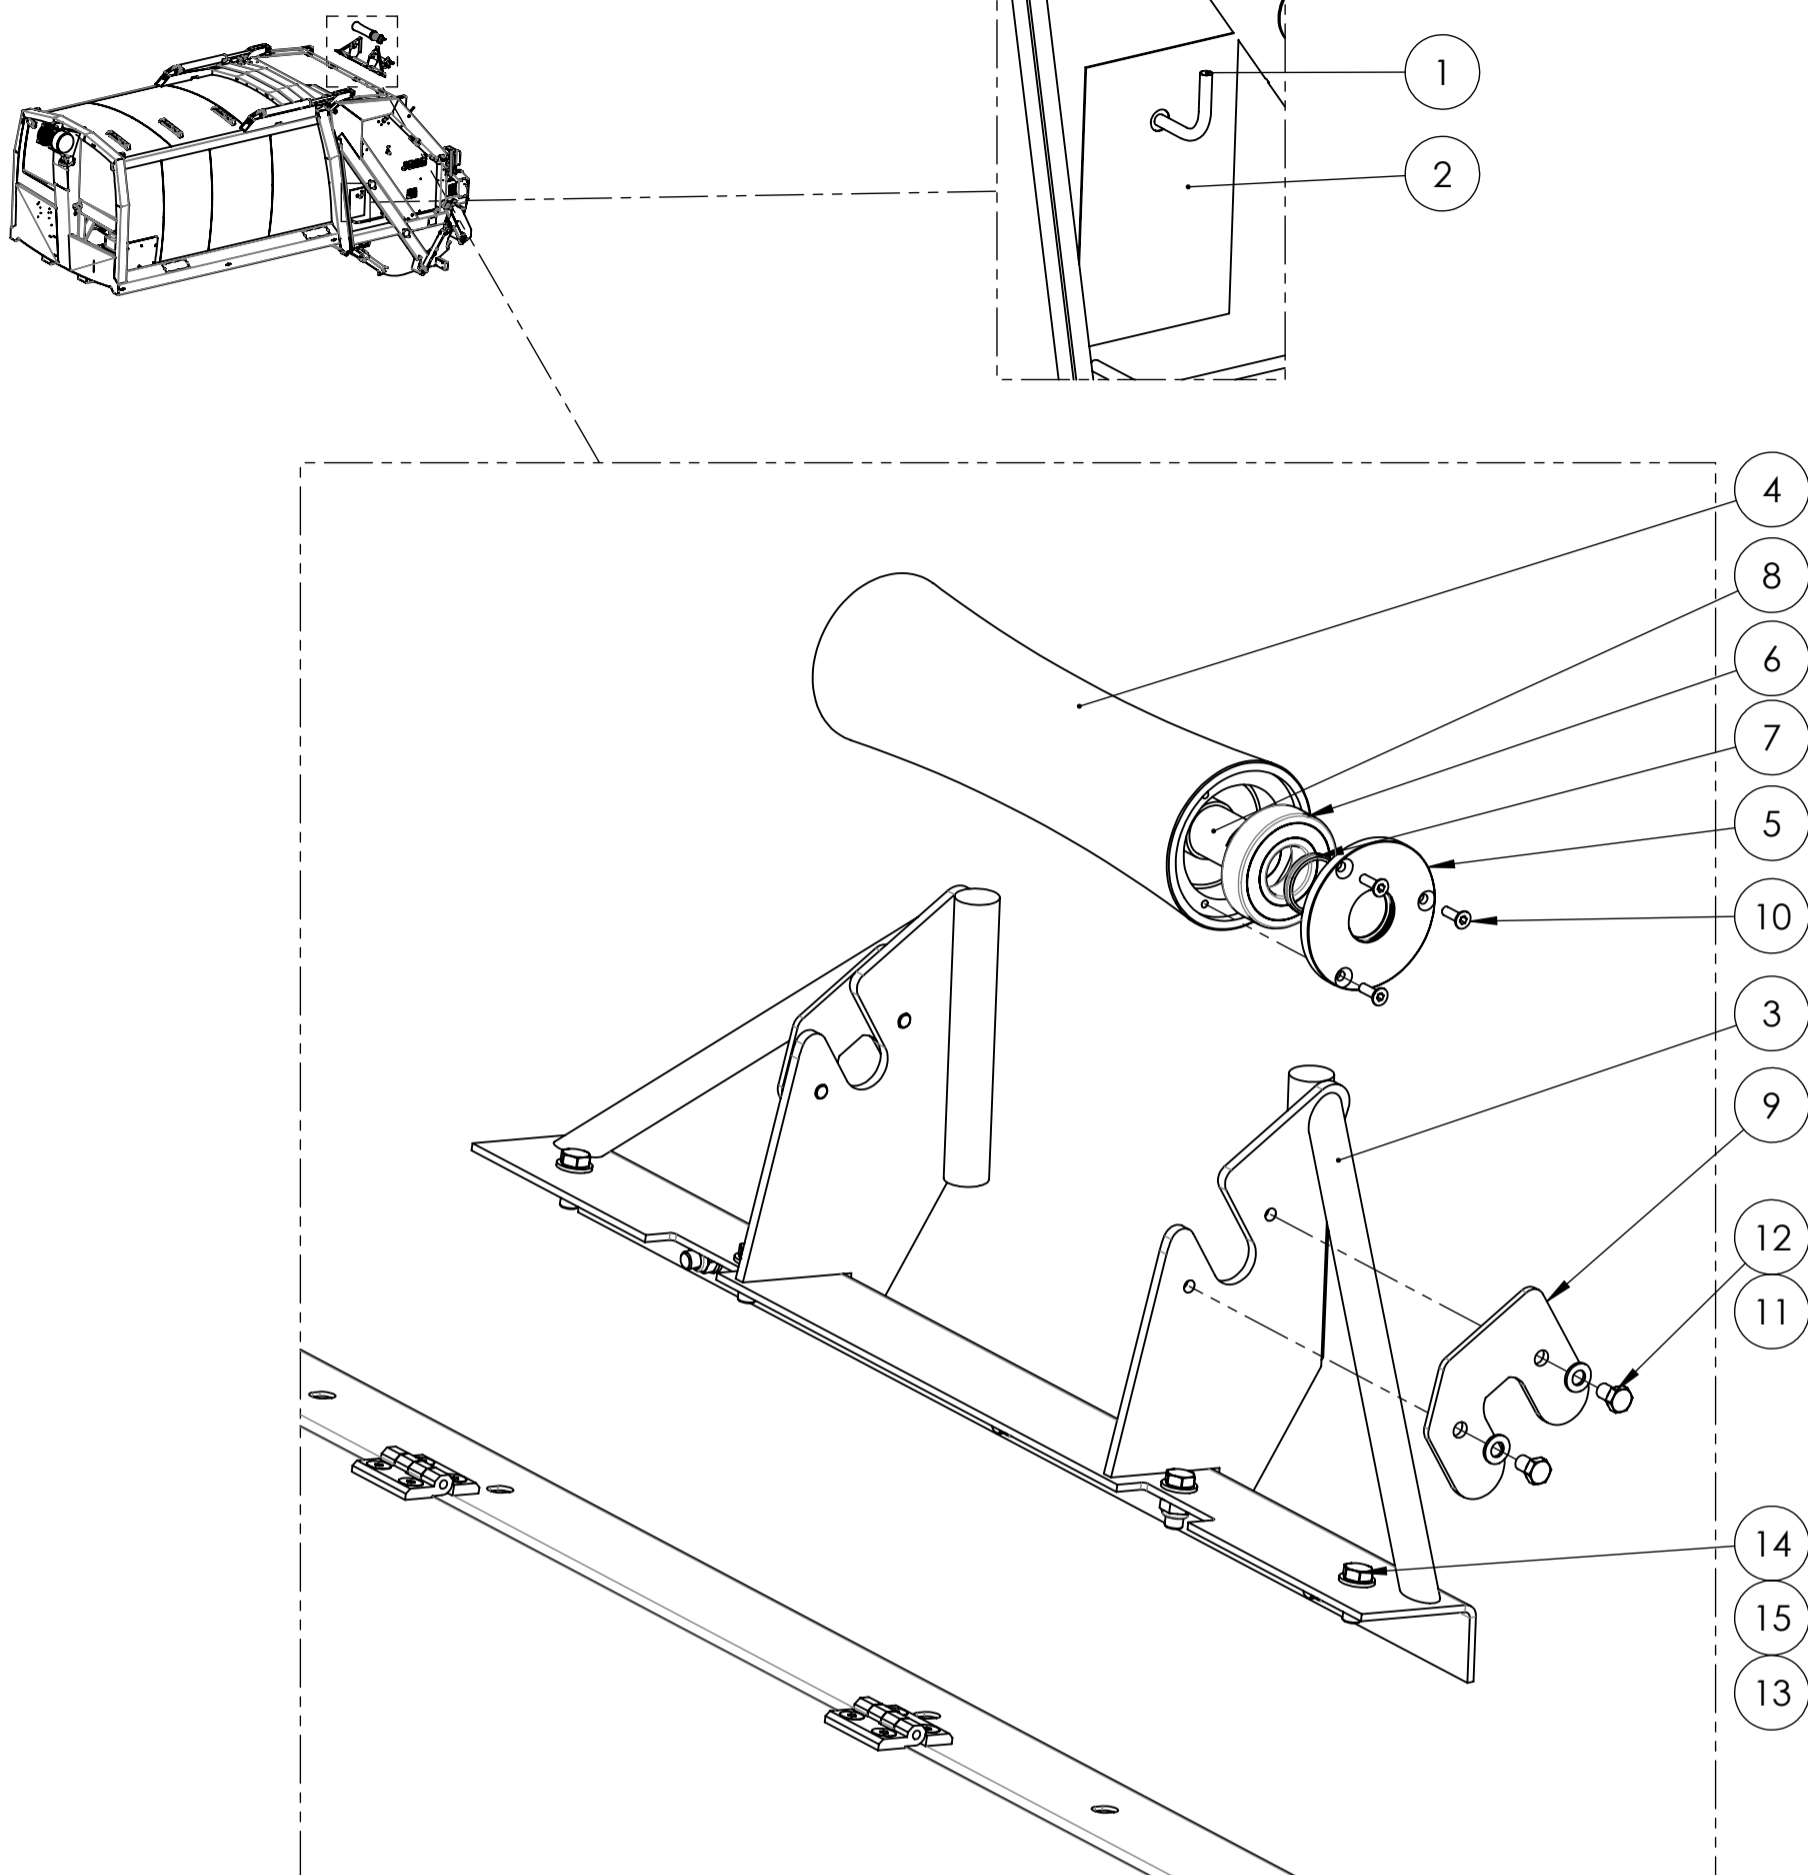

Index

Vinsch-Winch Spare parts

Page 1.	Index
Page 2.	Översikt - Overview
Page 3.	Vinsch front - Winch front
Page 4.	Vinsch bak - Winch rear

Note! The images are for reference only.
Components marked with * contact
spare part branch.

Vinsch-Winch

Note! The images are for reference only.
Components marked with * contact
spare part branch.

5	Skavskydd vinchrep	Guard	1525494	1
4	Vinchrep	Winch rope	1506710	
3	M6S M16x40 fzb	Screw	1506711	
2	Nordlock 16	Nordlock 16	1506742	
1	Vinch	Winch	504607	
ITEM NO.	Benämning	Title	Part no	YAP.Rev

Note! The images are for reference only. Components marked with * contact spare part branch.

Vinch front-Winch front

1506862
2014-05-19

Vinch-Winch

Rev. 1

Date: 2014-05-19

15	Låsmutter	Locking nut	1505258	
14	Skruv	Screw	1505617	
13	Bricka	Washer	1504901	
12	Skruv	Screw	1509936	
11	Bricka	Washer	1504900	
10	Skruv	Screw	1507457	
9	Låsplåt	Locking plate	1512330	
8	Axel	Axle	1512329	
7	Tätning	Seal	1513822	
6	Kullager	Bearing	1508296	
5	Lock	Cover	1513754	
4	Stödrulle	Support roll	1512294	
3	Stödrullefäste	Support roll attachment	1512323	
2	Gummiduk, vinschkrok	Rubber	1507361	4
1	Plastplugg	Plastic plug	1507278	
ITEM NO.	Benämning	Title	Part no	YAP.Rev

Note! The images are for reference only. Components marked with * contact spare part branch.