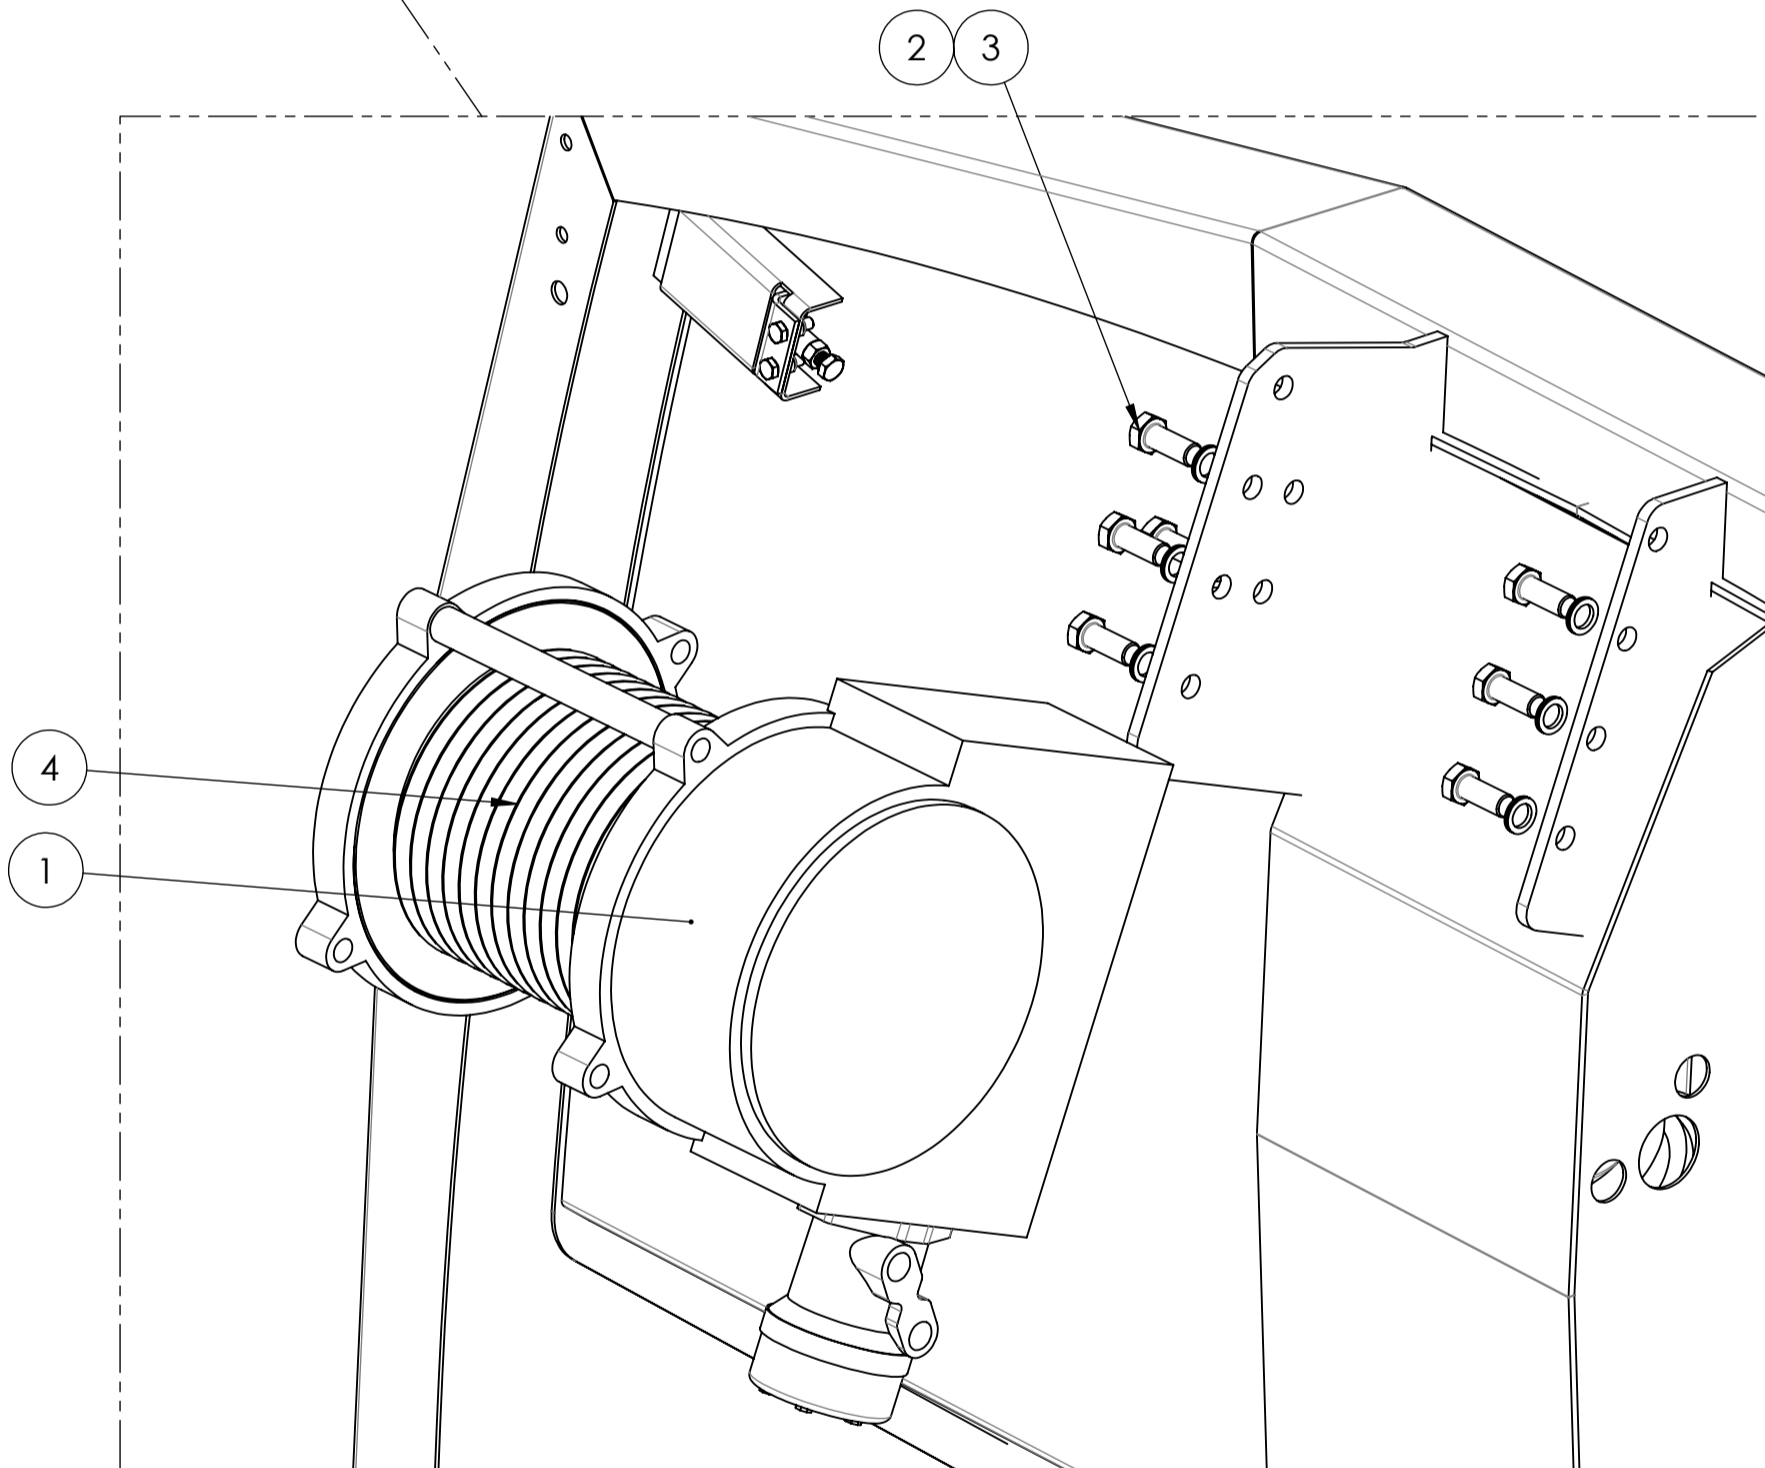

Index

Vinsch-Winch Spare parts

Page 1.	Index
Page 2.	Översikt - Overview
Page 3.	Vinsch front - Winch front
Page 4.	Vinsch bak - Winch rear

Note! The images are for reference only.
Components marked with * contact
spare part branch.

Vinsch-Winch

Note! The images are for reference only.
Components marked with * contact
spare part branch.

5	Skavskydd vinchrep	Guard	1525494	1
4	Vinchrep	Winch rope	1506710	
3	M6S M16x40 fzb	Screw	1506711	
2	Nordlock 16	Nordlock 16	1506742	
1	Vinch	Winch	504607	
ITEM NO.	Benämning	Title	Part no	YAP.Rev

Note! The images are for reference only. Components marked with * contact spare part branch.

Vinch front-Winch front

1506862
2014-05-19

Vinch-Winch

Rev. 1

Date: 2014-05-19

15	Låsmutter	Locking nut	1505258	
14	Skruv	Screw	1505617	
13	Bricka	Washer	1504901	
12	Skruv	Screw	1509936	
11	Bricka	Washer	1504900	
10	Skruv	Screw	1507457	
9	Låsplåt	Locking plate	1512330	
8	Axel	Axle	1512329	
7	Tätning	Seal	1513822	
6	Kullager	Bearing	1508296	
5	Lock	Cover	1513754	
4	Stödrulle	Support roll	1512294	
3	Stödrullefäste	Support roll attachment	1512323	
2	Gummiduk, vinschkrok	Rubber	1507361	4
1	Plastplugg	Plastic plug	1507278	
ITEM NO.	Benämning	Title	Part no	YAP.Rev