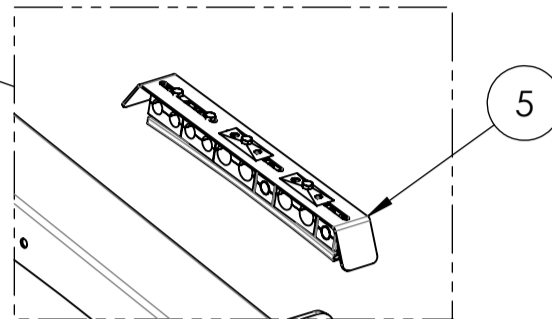

Index

Vinsch-Winch Spare parts

Page 1.	Index
Page 2.	Översikt - Overview
Page 3.	Vinsch front - Winch front
Page 4.	Vinsch bak - Winch rear

Note! The images are for reference only.
Components marked with * contact
spare part branch.

Vinsch-Winch

Note! The images are for reference only.
Components marked with * contact
spare part branch.

5	Skavskydd vinchrep	Guard	1525494	1
4	Vinchrep	Winch rope	1506710	
3	M6S M16x40 fzb	Screw	1506711	
2	Nordlock 16	Nordlock 16	1506742	
1	Vinch	Winch	504607	
ITEM NO.	Benämning	Title	Part no	YAP.Rev

Note! The images are for reference only. Components marked with * contact spare part branch.

Vinch front-Winch front

1506862
2014-05-19

Vinch-Winch

Rev. 1

Date: 2014-05-19

15	Låsmutter	Locking nut	1505258	
14	Skruv	Screw	1505617	
13	Bricka	Washer	1504901	
12	Skruv	Screw	1509936	
11	Bricka	Washer	1504900	
10	Skruv	Screw	1507457	
9	Låsplåt	Locking plate	1512330	
8	Axel	Axle	1512329	
7	Tätning	Seal	1513822	
6	Kullager	Bearing	1508296	
5	Lock	Cover	1513754	
4	Stödrulle	Support roll	1512294	
3	Stödrullefäste	Support roll attachment	1512323	
2	Gummiduk, vinschkrok	Rubber	1507361	4
1	Plastplugg	Plastic plug	1507278	
ITEM NO.	Benämning	Title	Part no	YAP.Rev