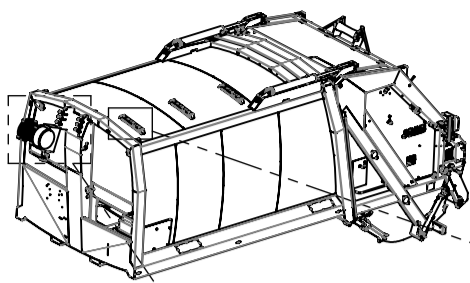

Index

Vinsch-Winch Spare parts

Page 1.	Index
Page 2.	Översikt - Overview
Page 3.	Vinsch front - Winch front
Page 4.	Vinsch bak - Winch rear

Note! The images are for reference only.
Components marked with * contact
spare part branch.

Vinsch-Winch

Note! The images are for reference only.
Components marked with * contact
spare part branch.

5	Skavskydd vinchrep	Guard	1525494	1
4	Vinchrep	Winch rope	1506710	
3	M6S M16x40 fzb	Screw	1506711	
2	Nordlock 16	Nordlock 16	1506742	
1	Vinch	Winch	504607	
ITEM NO.	Benämning	Title	Part no	YAP.Rev

Note! The images are for reference only. Components marked with * contact spare part branch.

Vinch front-Winch front

1506862
2014-05-19

Vinch-Winch

Rev. 1

Date: 2014-05-19

15	Låsmutter	Locking nut	1505258	
14	Skruv	Screw	1505617	
13	Bricka	Washer	1504901	
12	Skruv	Screw	1509936	
11	Bricka	Washer	1504900	
10	Skruv	Screw	1507457	
9	Låsplåt	Locking plate	1512330	
8	Axel	Axle	1512329	
7	Tätning	Seal	1513822	
6	Kullager	Bearing	1508296	
5	Lock	Cover	1513754	
4	Stödrulle	Support roll	1512294	
3	Stödrullefäste	Support roll attachment	1512323	
2	Gummiduk, vinschkrok	Rubber	1507361	4
1	Plastplugg	Plastic plug	1507278	
ITEM NO.	Benämning	Title	Part no	YAP.Rev