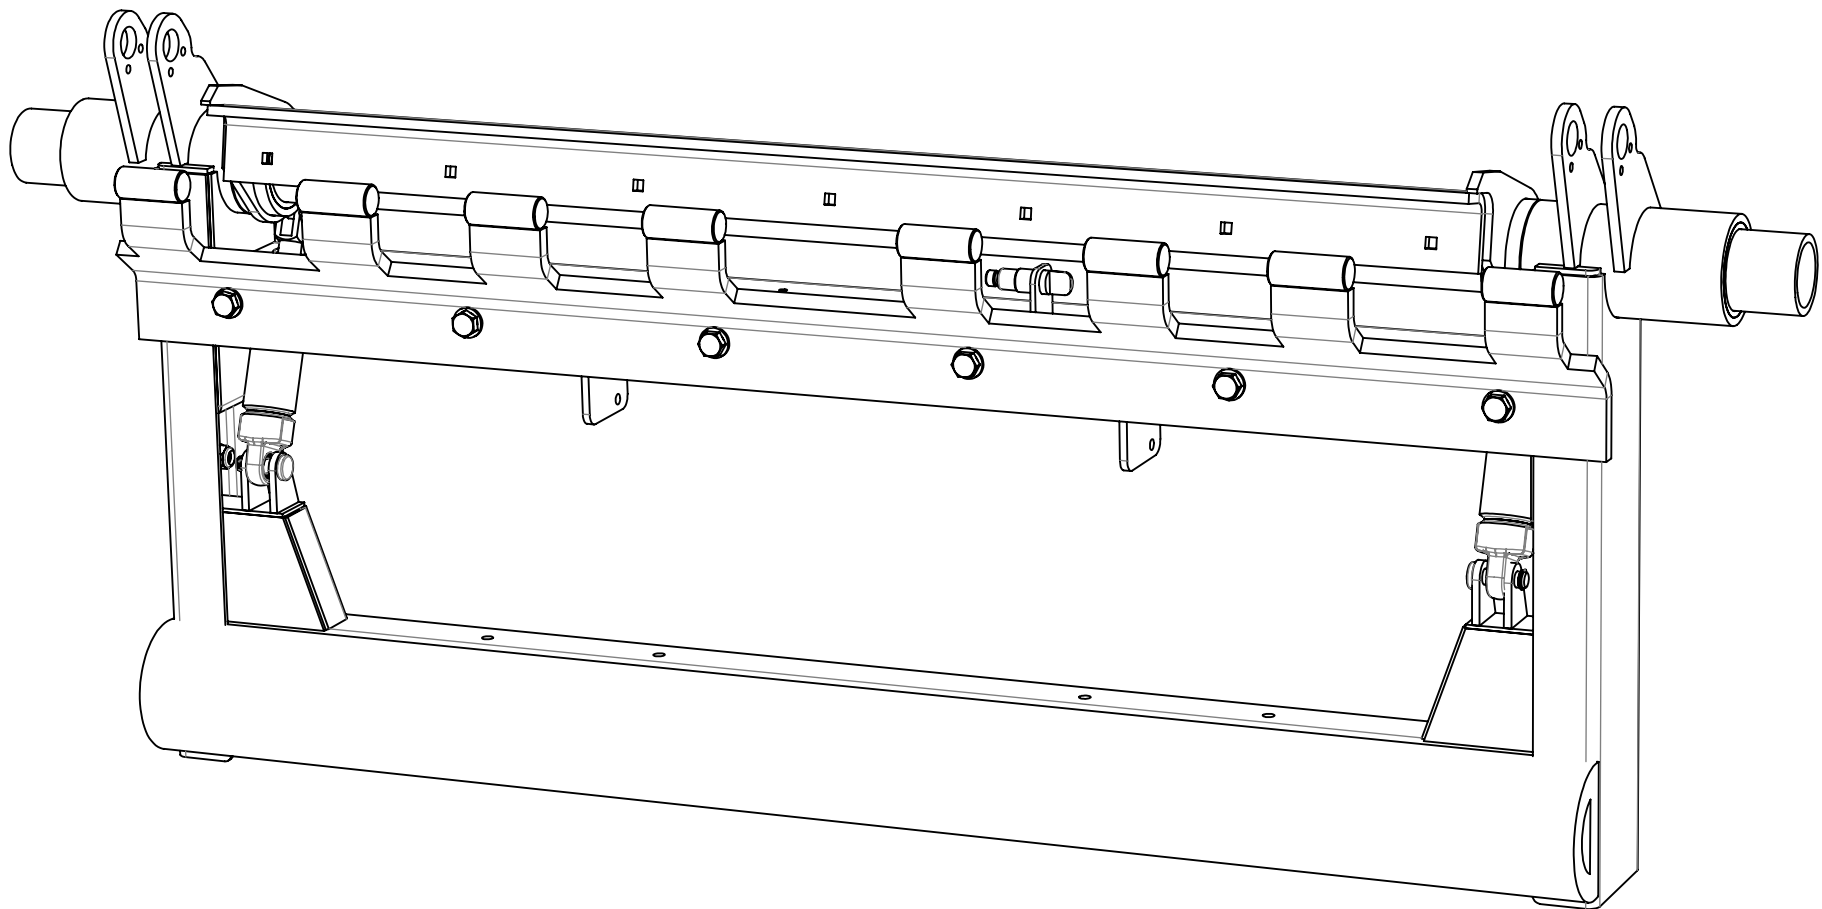

Index

Givare Autogrepp-Sensor Autogrip

Page 1. Index
Page 2-3. Givare Autogrepp-Sensor Autogrip

Note! The images are for reference only.
Components marked with * contact
spare part branch.

1527312	Index Givare Autogrepp-Sensor	Page 1 / 1
2014-05-19	Autogrip Spare parts	
Rev. 1	Date: 2014-05-19	

Givare Autogrepp-Sensor Autogrip

Note! The images are for reference only.
Components marked with * contact
spare part branch.

1	Ultraljudgivare	Sensor, Autogrip	1507957	
ITEM NO.	Benämning	Title	Part no	YAP.Rev

Note! The images are for reference only. Components marked with * contact spare part branch.

Givare Autogrepp-Sensor Autogrip

1510940	Givare Autogrepp-Sensor Autogrip
2014-05-19	
Rev. 1	Date: 2014-05-19