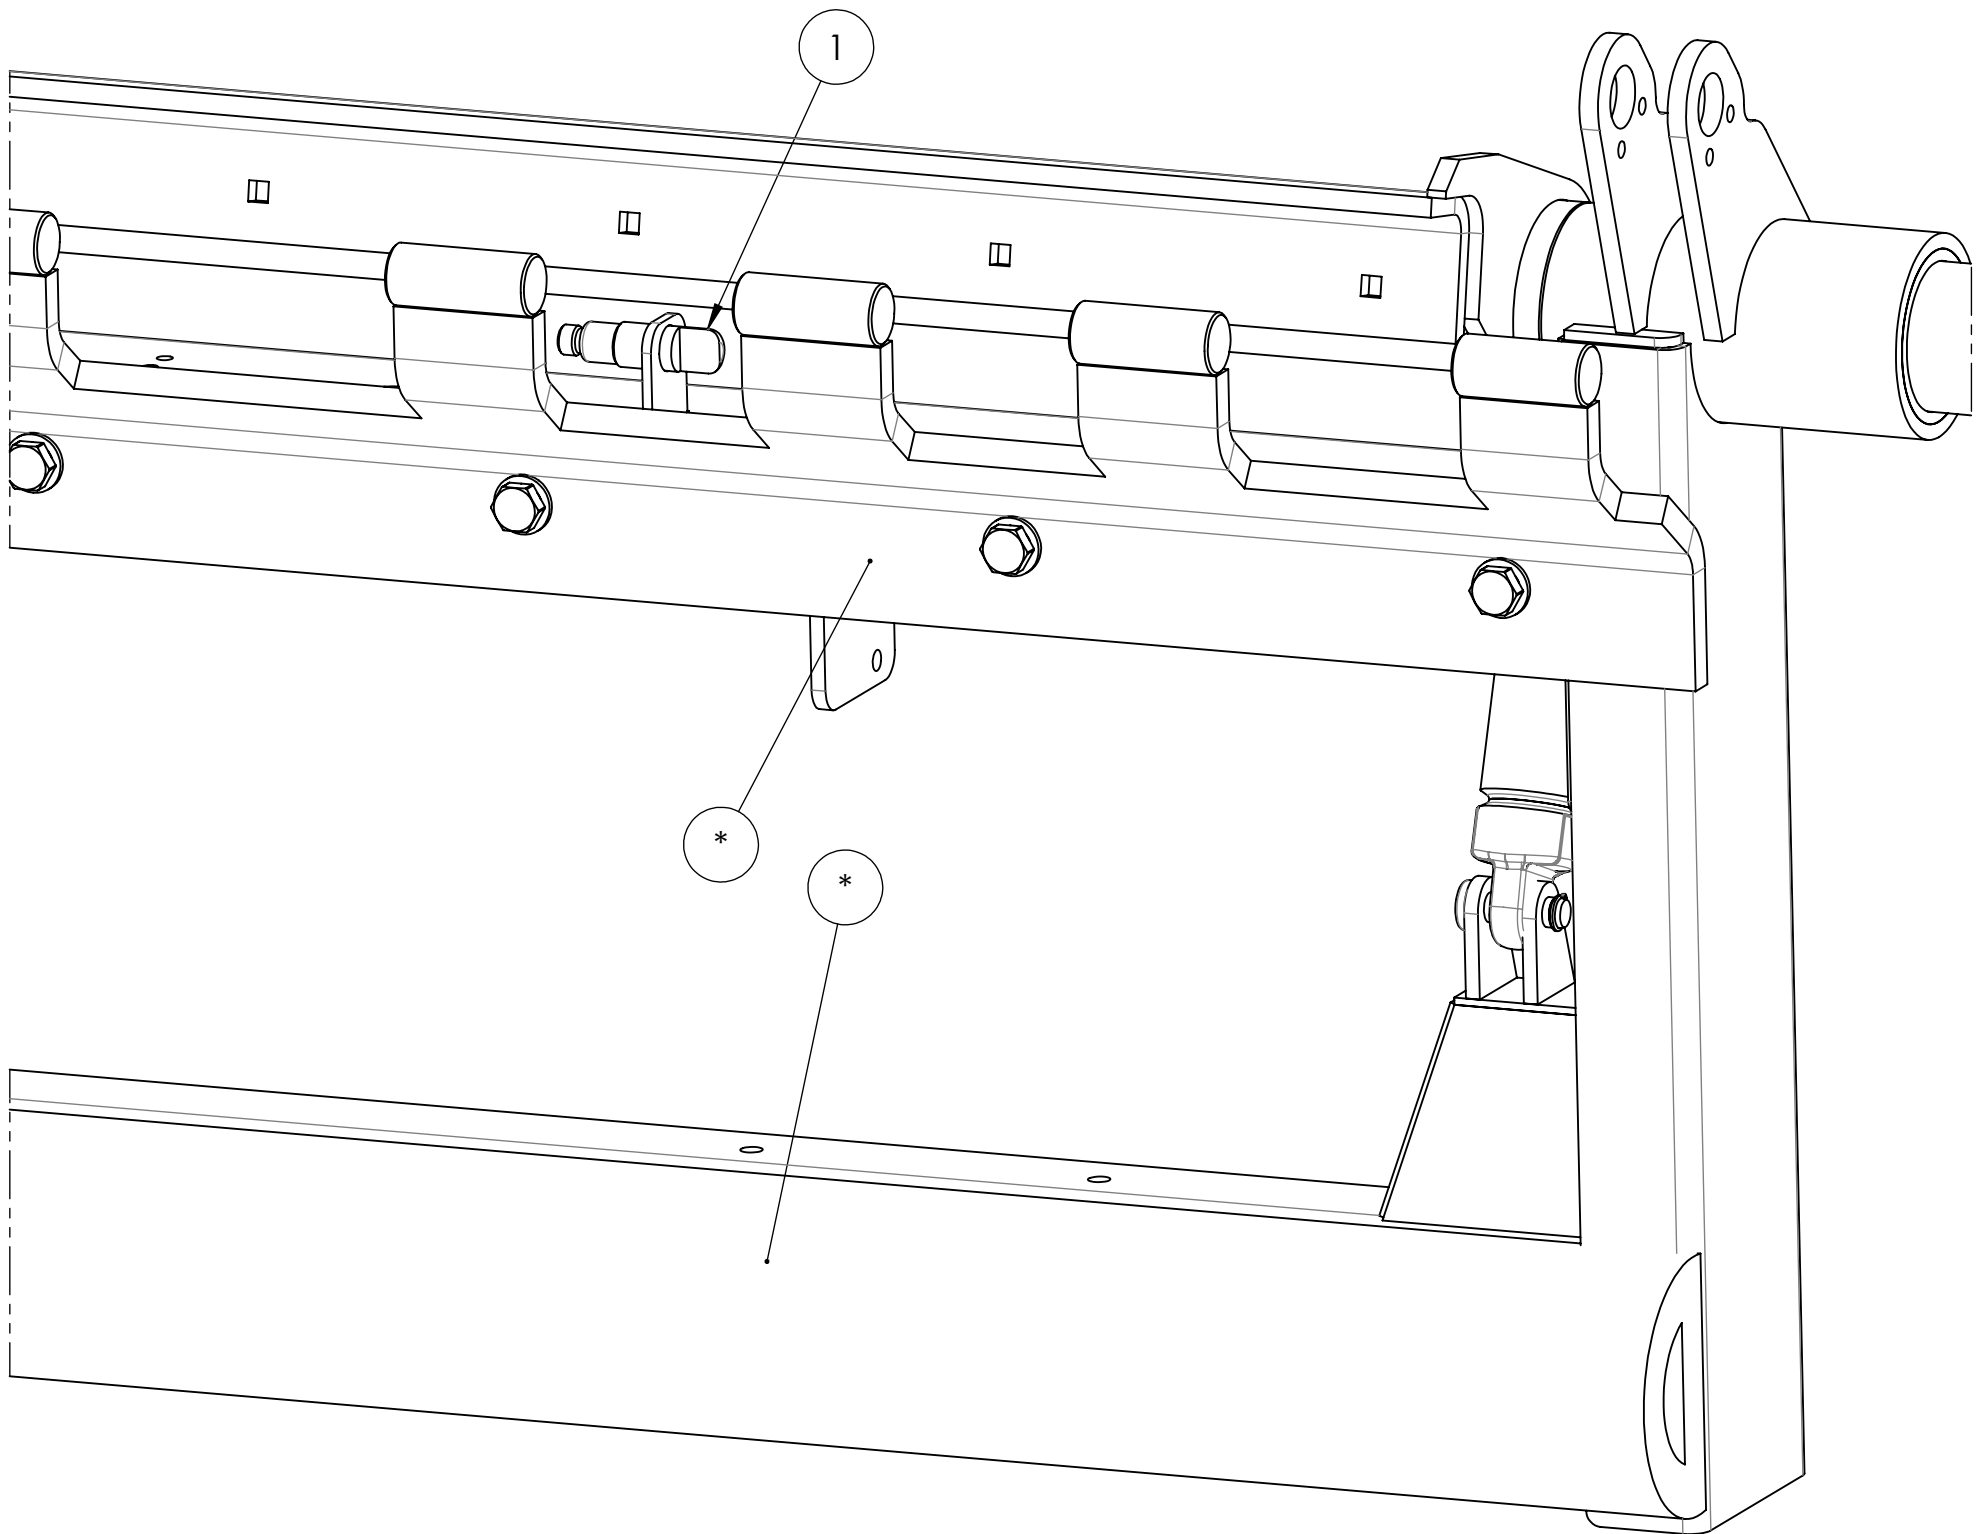

Index

Givare Autogrepp-Sensor Autogrip

Page 1. Index
Page 2-3. Givare Autogrepp-Sensor Autogrip

Note! The images are for reference only.
Components marked with * contact
spare part branch.

1527312	Index Givare Autogrepp-Sensor	Page 1 / 1
2014-05-19	Autogrip Spare parts	
Rev. 1	Date: 2014-05-19	

Givare Autogrepp-Sensor Autogrip

Note! The images are for reference only.
Components marked with * contact
spare part branch.

1	Ultraljudgivare	Sensor, Autogrip	1507957	
ITEM NO.	Benämning	Title	Part no	YAP.Rev

Note! The images are for reference only. Components marked with * contact spare part branch.

Givare Autogrepp-Sensor Autogrip

1510940	Givare Autogrepp-Sensor Autogrip
2014-05-19	
Rev. 1	Date: 2014-05-19